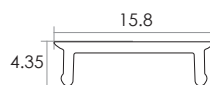

③ Optional Diffuser(PMMA/PC)

Color	Light Transmittance	Code
Opal	70%	D005-O
Milky	78%	D005-M
Frosted	91%	D005-F
Clear	95%	D005-C