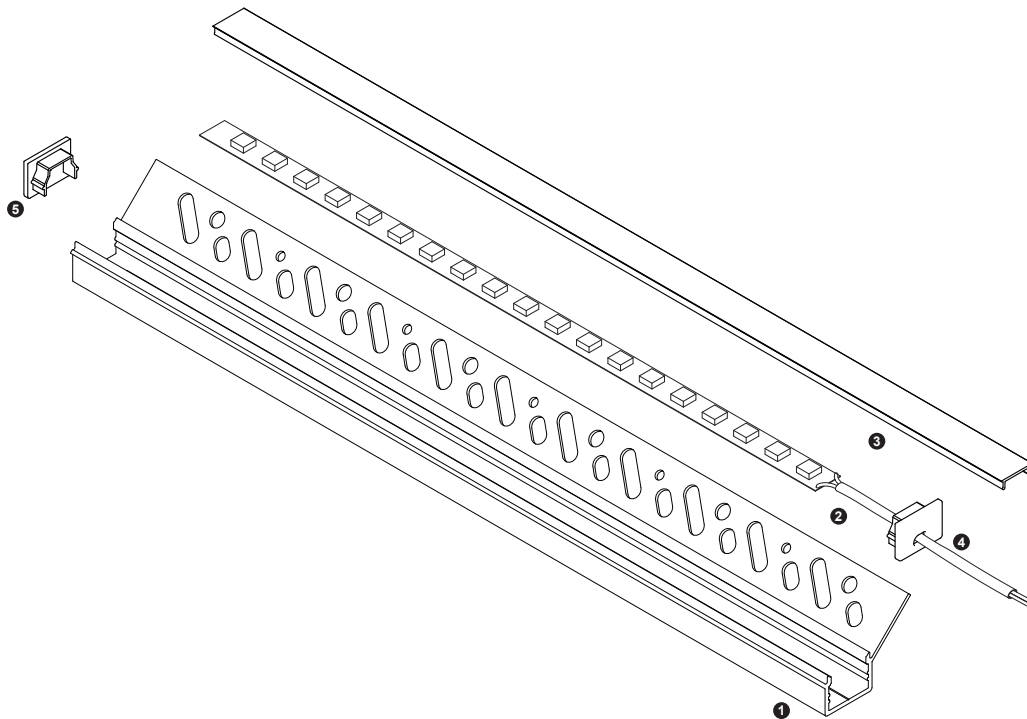

Unit:mm

## Aluminium LED Profile LW-CT6

	Name	Code	Material	Color	Others
①	Aluminum Profile	CT6	Aluminum	Silver / White / Black / RAL color	
②	LED strip	-	-	-	MAX. 19.2 W/m
④	Endcap (with hole)	CT5-Cap-H	Plastic	Grey / White / Black	-
⑤	Endcap (without hole)	CT5-Cap	Plastic	Grey / White / Black	-